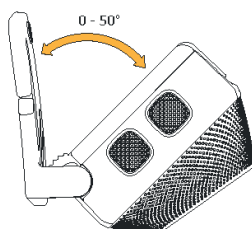

Headlamp LED suprabeam® S3

The new standard head/helmet lamp of the Swiss Army

IP68

Product features

- Visibility from a great distance
- 3 white light levels: MAX, MEDIUM and LOW
- 2 red light levels: MAX and LOW
- Head angle adjustable from 0 - 50°
- practical transport lock

Technical Data

Material housing:	plastic Hi-Tech
Headband:	adjustable to 50 - 70 cm
Weight with batteries:	116 g
Protection category:	IP68
Temperature range:	-20° C to +50° C
Power source:	3×AAA
Luminous range:	70 m
Light output levels white:	
- MAX:	200 lm / 4 h 30 min
- MEDIUM:	100 lm / 10 h
- LOW:	50 lm / 18 h
Light output levels red:	
- MAX:	30 lm / 8.5 h
- LOW:	10 lm / 40 h